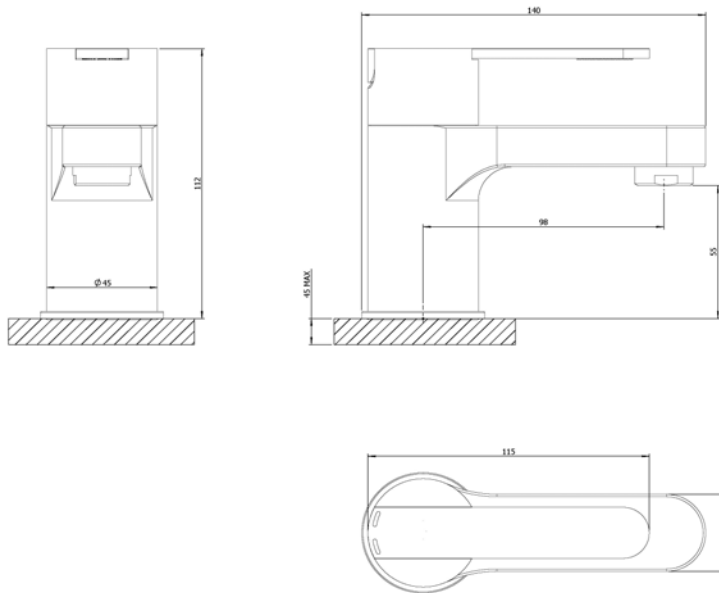

## 922050 – MINI MONO BASIN

### Specification

Finish	Chrome
Body	Brass
Fittings	Metal plate, washer, stud & locking nut
Connection	M12 – DN8 flexible hoses with 1/2" BSP threaded ends
Min dynamic pressure	0.1
Max dynamic pressure	6
Max static pressure	16
Max water temperature	60°C

### Flow rates

Pressure	0.1	0.5	1	3
L/min	1.2	6.2	9.6	18

All Pressures are in Bar.  
 Dimensions supplied are nominal and subject to tolerance.  
 Inclusion of aerator (if supplied) or restrictors (sold separately unless stated) will affect flow rate result.  
 Performance details are based on trials under test conditions and for guidance only.  
 The Company reserves the right to change product specification without prior notice.